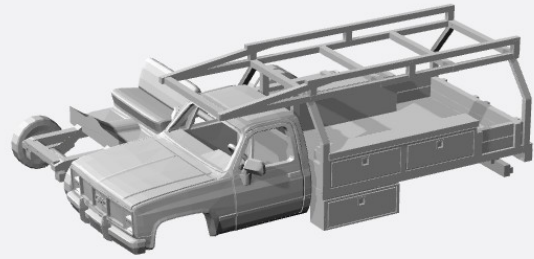

GMC Sierra HO-Scale Models

1963-66

1968-72

1973-80

1981-88

<https://www.shapeways.com/product/Y7LZGHD6B/1-87-1982-gmc-tow-truck>

<https://www.shapeways.com/product/5Z6G77WV/1-87-1981-88-gmc-sierra-reg-cab-short-bed-kit>

<https://www.shapeways.com/product/UJ3Y74C2F/1-87-1981-88-gmc-sierra-reg-cab-dually-kit>

<https://www.shapeways.com/product/Q7COYKUW3/1-87-1981-88-gmc-sierra-reg-cab-ambulance-kit>

<https://www.shapeways.com/product/UV4MJ67ED/1-87-1981-88-gmc-sierra-reg-cab-contractor-kit>

<https://www.shapeways.com/product/ZFMTPJQ5W/1-87-1981-88-gmc-sierra-reg-cab-dump-dually-kit>

<https://www.shapeways.com/product/ND7JLGY2/1-87-1981-88-gmc-sierra-reg-cab-flatbed-kit>

<https://www.shapeways.com/product/ZURK52LNQ/1-87-1981-88-gmc-sierra-reg-cab-stakebed-kit>