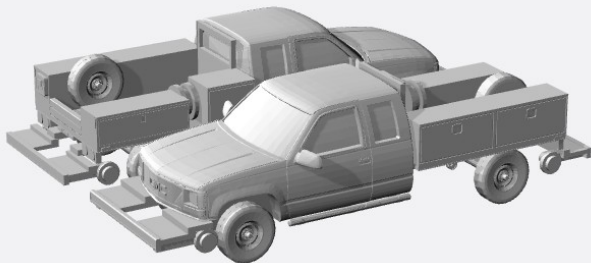

<https://www.shapeways.com/product/6BE3PR3AX/1-87-1981-88-gmc-sierra-reg-cab-moving-van-kit>

<https://www.shapeways.com/product/YJF7WLB4Y/1-87-1981-88-gmc-sierra-crew-cab-kit>

<https://www.shapeways.com/product/Y6CFRM8AR/1-87-1981-88-gmc-sierra-crew-dually-kit>

<https://www.shapeways.com/product/3YDDRWM2S/1-87-1981-88-gmc-sierra-crew-dually-custom-kit>

1989-98

<https://www.shapeways.com/product/KUHFTSNXP/1-87-1988-98-gmc-sierra-2500>

<https://www.shapeways.com/product/ACLB9HSJY/1-87-1994-gmc-service-truck>

<https://www.shapeways.com/product/DNHBVSWJC/1-87-conrail-1999-gmc-2500-high-rail-utility>

<https://www.shapeways.com/product/BB6UHYJBK/1-87-1998-gmc-2500-crew-cab>

1999-06

<https://www.shapeways.com/product/RS2EFZQ2L/1-87-1999-02-gmc-sierra-extend-cab>

<https://www.shapeways.com/product/J9XAZ5Q2P/1-87-2006-gmc-sierra-2500-sle-duramax>

2007-13

<https://www.shapeways.com/product/RG8MQADEF/1-87-2010-gmc-sierra>

<https://www.shapeways.com/product/EV8H837WJ/1-87-2010-gmc-sierra-long-box>