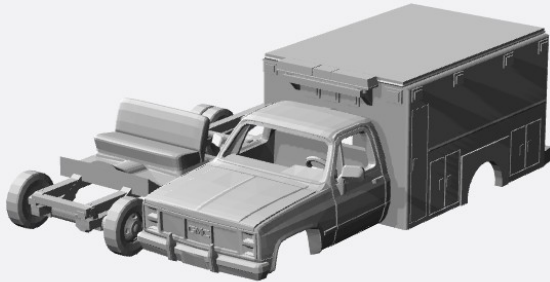

GMC Sierra HO-Scale Models

1963-66

1968-72

1973-80

1981-88

<https://www.shapeways.com/product/Y7LZGHD6B/1-87-1982-gmc-tow-truck>

<https://www.shapeways.com/product/5Z6G77WV/1-87-1981-88-gmc-sierra-reg-cab-short-bed-kit>

<https://www.shapeways.com/product/UJ3Y74C2F/1-87-1981-88-gmc-sierra-reg-cab-dually-kit>

<https://www.shapeways.com/product/Q7COYKUW3/1-87-1981-88-gmc-sierra-reg-cab-ambulance-kit>

<https://www.shapeways.com/product/UV4MJ67ED/1-87-1981-88-gmc-sierra-reg-cab-contractor-kit>

<https://www.shapeways.com/product/ZFMTPJQ5W/1-87-1981-88-gmc-sierra-reg-cab-dump-dually-kit>

<https://www.shapeways.com/product/ND7JLGY2/1-87-1981-88-gmc-sierra-reg-cab-flatbed-kit>

<https://www.shapeways.com/product/ZURK52LNQ/1-87-1981-88-gmc-sierra-reg-cab-stakebed-kit>