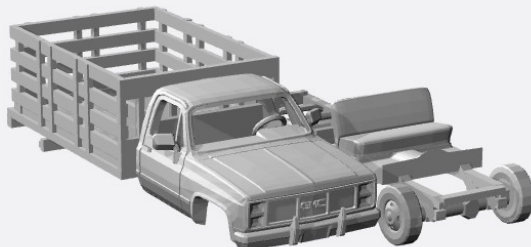

GMC Sierra HO-Scale Models

1963-66

1968-72

1973-80

1981-88

<https://www.shapeways.com/product/Y7LZGHD6B/1-87-1982-gmc-tow-truck>

<https://www.shapeways.com/product/5Z6G77WV/1-87-1981-88-gmc-sierra-reg-cab-short-bed-kit>

<https://www.shapeways.com/product/UJ3Y74C2F/1-87-1981-88-gmc-sierra-reg-cab-dually-kit>

<https://www.shapeways.com/product/Q7COYKUW3/1-87-1981-88-gmc-sierra-reg-cab-ambulance-kit>

<https://www.shapeways.com/product/UV4MJ67ED/1-87-1981-88-gmc-sierra-reg-cab-contractor-kit>

<https://www.shapeways.com/product/ZFMTPJQ5W/1-87-1981-88-gmc-sierra-reg-cab-dump-dually-kit>

<https://www.shapeways.com/product/ND7JLGY2/1-87-1981-88-gmc-sierra-reg-cab-flatbed-kit>

<https://www.shapeways.com/product/ZURK52LNQ/1-87-1981-88-gmc-sierra-reg-cab-stakebed-kit>

<https://www.shapeways.com/product/6BE3PR3AX/1-87-1981-88-gmc-sierra-reg-cab-moving-van-kit>

<https://www.shapeways.com/product/YJF7WLB4Y/1-87-1981-88-gmc-sierra-crew-cab-kit>

<https://www.shapeways.com/product/Y6CFRM8AR/1-87-1981-88-gmc-sierra-crew-dually-kit>