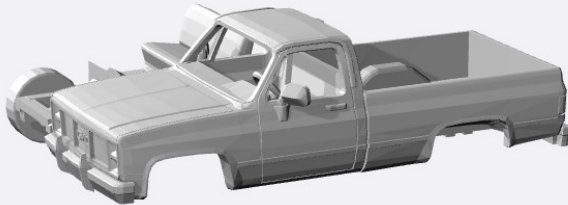

GMC Sierra HO-Scale Models

1963-66

1968-72

1973-80

1981-88

<https://www.shapeways.com/product/Y7LZGHD6B/1-87-1982-gmc-tow-truck>

<https://www.shapeways.com/product/5Z6G77WV/1-87-1981-88-gmc-sierra-reg-cab-short-bed-kit>

<https://www.shapeways.com/product/UJ3Y74C2F/1-87-1981-88-gmc-sierra-reg-cab-dually-kit>

<https://www.shapeways.com/product/Q7COYKUW3/1-87-1981-88-gmc-sierra-reg-cab-ambulance-kit>

<https://www.shapeways.com/product/UV4MJ67ED/1-87-1981-88-gmc-sierra-reg-cab-contractor-kit>

<https://www.shapeways.com/product/ZFMTPJQ5W/1-87-1981-88-gmc-sierra-reg-cab-dump-dually-kit>

<https://www.shapeways.com/product/ND7JLGY2/1-87-1981-88-gmc-sierra-reg-cab-flatbed-kit>

<https://www.shapeways.com/product/ZURK52LNQ/1-87-1981-88-gmc-sierra-reg-cab-stakebed-kit>