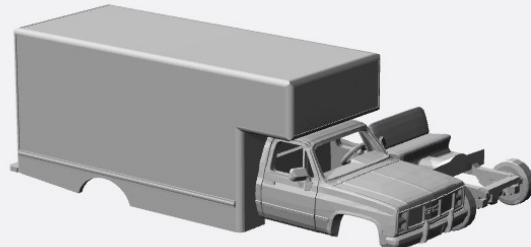

GMC Sierra HO-Scale Models

1963-66

1968-72

1973-80

1981-88

<https://www.shapeways.com/product/Y7LZGHD6B/1-87-1982-gmc-tow-truck>

<https://www.shapeways.com/product/5Z6G77WV/1-87-1981-88-gmc-sierra-reg-cab-short-bed-kit>

<https://www.shapeways.com/product/UJ3Y74C2F/1-87-1981-88-gmc-sierra-reg-cab-dually-kit>

<https://www.shapeways.com/product/Q7COYKUW3/1-87-1981-88-gmc-sierra-reg-cab-ambulance-kit>

<https://www.shapeways.com/product/UV4MJ67ED/1-87-1981-88-gmc-sierra-reg-cab-contractor-kit>

<https://www.shapeways.com/product/ZFMTPJQ5W/1-87-1981-88-gmc-sierra-reg-cab-dump-dually-kit>

<https://www.shapeways.com/product/ND7JLGY2/1-87-1981-88-gmc-sierra-reg-cab-flatbed-kit>

<https://www.shapeways.com/product/ZURK52LNQ/1-87-1981-88-gmc-sierra-reg-cab-stakebed-kit>

<https://www.shapeways.com/product/6BE3PR3AX/1-87-1981-88-gmc-sierra-reg-cab-moving-van-kit>

<https://www.shapeways.com/product/YJF7WLB4Y/1-87-1981-88-gmc-sierra-crew-cab-kit>

<https://www.shapeways.com/product/Y6CFRM8AR/1-87-1981-88-gmc-sierra-crew-dually-kit>