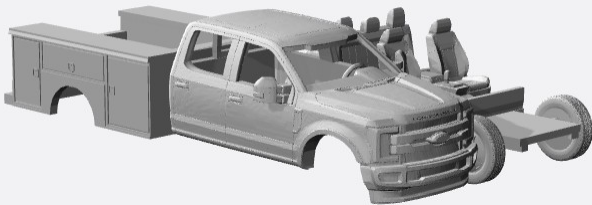

<https://www.shapeways.com/product/N9Q9KFKEP/1-160-2017-ford-f-series-crew-utility-bed-kit>