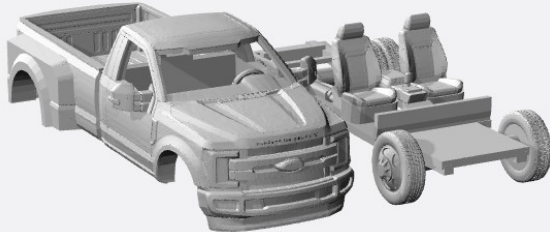

<https://www.shapeways.com/product/LQWL7YP2Y/1-160-2011-16-ford-f-series-crew-wrecker-kit>

2017-19

<https://www.shapeways.com/product/5YCTUZNE/1-160-2017-ford-f-series-reg-cab-reg-bed-kit>

<https://www.shapeways.com/product/RG5LUVDTL/1-160-2017-ford-f-series-reg-cab-long-bed-kit>