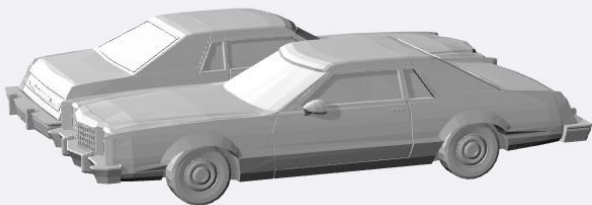

<https://www.shapeways.com/product/6NSH55XAX/1-160-2x-1977-79-ford-ltd-ii-sport-touring-edition>