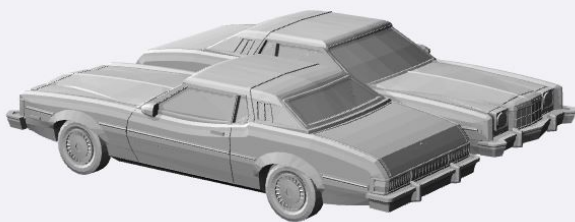

<https://www.shapeways.com/product/JCS96PTEH/1-160-1974-76-ford-gran-torino-brougham-sedan-kit>

<https://www.shapeways.com/product/V7MKYPCN6/1-160-2x-1974-76-ford-torino-station-station-wagon>

<https://www.shapeways.com/product/4XD9TCK2R/1-160-1974-76-ford-torino-station-wagon-kit>

1974-76 Ford Elite

<https://www.shapeways.com/product/4BJ3YJH5J/1-160-2x-1974-76-ford-elite>

1975-77 Ford Granada

<https://www.shapeways.com/product/D23JU5AQJ/1-160-2x-1975-77-ford-granada-coupe>

<https://www.shapeways.com/product/EEYF48YX5/1-160-2x-1975-77-ford-granada-sedan>