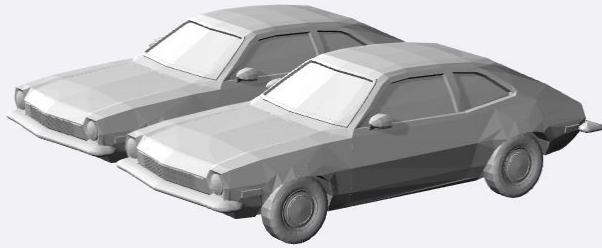

<https://www.shapeways.com/product/8REW8CL32/1-87-1972-ford-pinto>