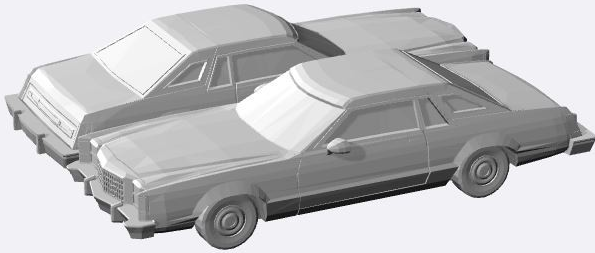

<https://www.shapeways.com/product/JUWCP2A65/1-87-1975-78-ford-ltd-sedan-kit>

1975-78 Ford Country Squire

<https://www.shapeways.com/product/GWA3BZGHV/1-87-1977-ford-country-squire>

<https://www.shapeways.com/product/UC5K2AYKU/1-87-1975-78-ford-country-squire-kit>

1976 Ford Ranchero

<https://www.shapeways.com/product/XS32SR5L6/1-87-1976-ford-ranchero>

1977-79 Ford LTD II

<https://www.shapeways.com/product/SMMB7QFEC/1-87-1977-79-ford-ltd-ii-brougham-coupe>

<https://www.shapeways.com/product/W69G3LLMJ/1-87-1977-79-ford-ltd-ii-brougham-coupe-kit>