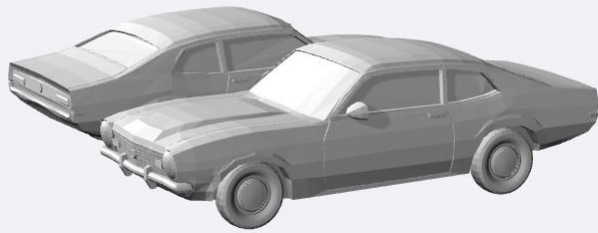

<https://www.shapeways.com/product/QDN2XUKMF/1-87-1970-77-ford-maverick>