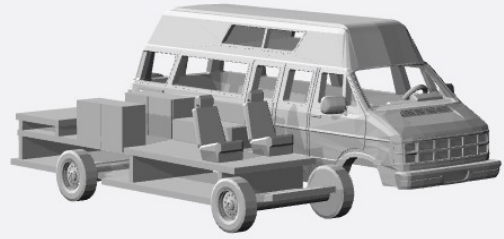

# Dodge Van N-Scale Models

1964-70

<https://www.shapeways.com/product/YD5B8DYSQ/1-160-2x-1967-dodge-a100-van>

1976

<https://www.shapeways.com/product/LA64RU4G4/1-160-2x-1976-dodge-van>

1986-93

<https://www.shapeways.com/product/U7Y498ZO8/1-160-2x-1986-93-dodge-ram-150-van>

<https://www.shapeways.com/product/3B48NS6L6/1-160-2x-1986-93-dodge-ram-150-delivery-van>

<https://www.shapeways.com/product/AX6PZ4F3E/1-160-2x-1986-93-dodge-ram-van-3500>

<https://www.shapeways.com/product/RBLHDR32X/1-160-2x-1986-93-dodge-ram-van-split-side-door>

<https://www.shapeways.com/product/CJZ88VFN5/1-160-2x-1986-93-dodge-ram-custom-van-rv>

<https://www.shapeways.com/product/JG8M4R9NE/1-160-1986-93-dodge-ram-van-rv-kit>