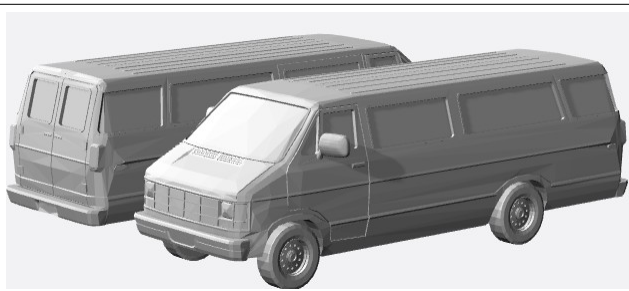

# Dodge Van HO-Scale Models

1964-70

<https://www.shapeways.com/product/76Z2D8TO8/1-87-1964-70-dodge-a-100>

1976

<https://www.shapeways.com/product/VVBWXBXL4/1-87-1976-dodge-ram-van>

1986-93

<https://www.shapeways.com/product/NEZM47SEW/1-87-1986-93-dodge-ram-150-van>

<https://www.shapeways.com/product/K73STP8JB/1-87-1986-93-dodge-ram-150-delivery-van>

<https://www.shapeways.com/product/MW357L7W6/1-87-1986-93-dodge-ram-van-3500>

<https://www.shapeways.com/product/7DQ3SR6NF/1-87-1986-93-dodge-ram-van-split-side-door>

<https://www.shapeways.com/product/BXM3G2RNZ/1-87-1986-93-dodge-ram-custom-van-rv>

<https://www.shapeways.com/product/VCGFGEZP3/1-87-1986-93-dodge-ram-van-rv-kit>