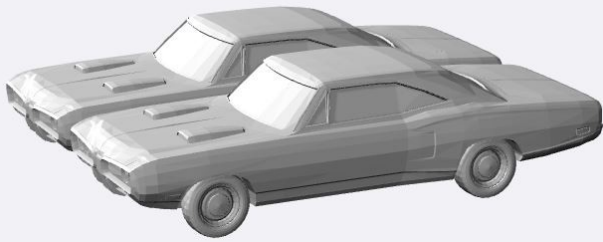

1970 Dodge SuperBee

<https://www.shapeways.com/product/XRARDCXEH/1-160-2x-1970-dodge-super-bee>