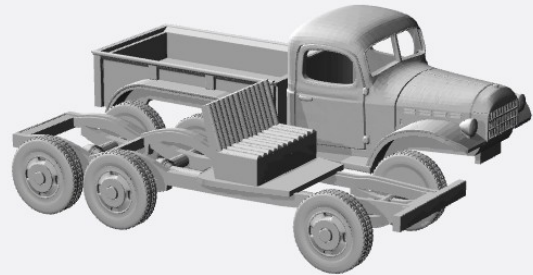

Dodge PickUp N-Scale Models

1945-50

<https://www.shapeways.com/product/KZY3UB3QL/1-160-1945-50-dodge-power-wagon-pu>

<https://www.shapeways.com/product/3YF97A88Z/1-160-1945-50-dodge-power-wagon-6x6>

<https://www.shapeways.com/product/GPKK6FO4M/1-160-1945-50-dodge-power-wagon-flat-bed>

<https://www.shapeways.com/product/6VSY8Q2W8/1-160-1945-50-dodge-power-wagon-stake-bed>

<https://www.shapeways.com/product/XR4EHEJYO/1-160-1945-50-dodge-power-wagon-tow-truck>

1965

<https://www.shapeways.com/product/NXRZX28C2/1-160-1961-65-dodge-powerwagon-regcab-kit>