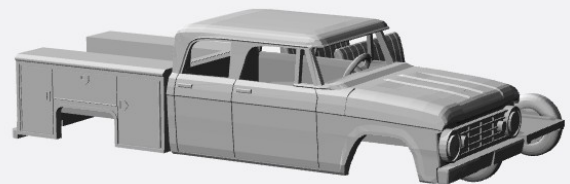

<https://www.shapeways.com/product/JTRTN4GYW/1-160-1966-67-dodge-powerwagon-crew-utility-kit>