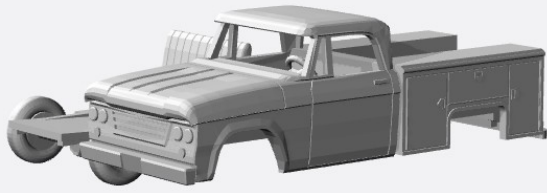

Dodge PickUp N-Scale Models

1945-50

<https://www.shapeways.com/product/KZY3UB3QL/1-160-1945-50-dodge-power-wagon-pu>

<https://www.shapeways.com/product/3YF97A88Z/1-160-1945-50-dodge-power-wagon-6x6>

<https://www.shapeways.com/product/GPKK6FO4M/1-160-1945-50-dodge-power-wagon-flat-bed>

<https://www.shapeways.com/product/6VSY8Q2W8/1-160-1945-50-dodge-power-wagon-stake-bed>

<https://www.shapeways.com/product/XR4EHEJYO/1-160-1945-50-dodge-power-wagon-tow-truck>

1965

<https://www.shapeways.com/product/NXRZX28C2/1-160-1961-65-dodge-powerwagon-regcab-kit>

<https://www.shapeways.com/product/EPR4EEL9L/1-160-1961-65-dodge-powerwagon-reg-cabstepside-kit>

<https://www.shapeways.com/product/KDLOELHW5/1-160-1961-65-dodge-powerwagon-crew-cab-kit>

<https://www.shapeways.com/product/AD39EEXN6/1-160-1961-65-dodge-powerwagon-crew-stepside-kit>