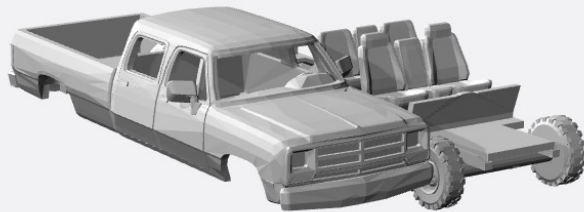

1988-91

<https://www.shapeways.com/product/97SUAXHVE/1-160-2x-1988-91-dodge-ram-reg-cab>

<https://www.shapeways.com/product/FBRM2EWJX/1-160-1988-91-dodge-ram-regular-cab-kit>

<https://www.shapeways.com/product/K2RPLTEAW/1-160-1988-91-dodge-ram-regcab-short-bed-kit>

<https://www.shapeways.com/product/DYPC4DE4U/1-160-1988-91-dodge-ram-regular-cab-dually-kit>

<https://www.shapeways.com/product/GB8RFYN49/1-160-1988-91-dodge-ram-extcab-short-bed-kit>

<https://www.shapeways.com/product/86G5HJ676/1-160-1988-91-dodge-ram-extcab-long-bed-kit>

<https://www.shapeways.com/product/PLP6EDAAQ/1-160-1988-91-dodge-ram-extcab-dually-kit>

<https://www.shapeways.com/product/FNGCZ2XA6/1-160-1988-91-dodge-ram-crewcab-long-bed-kit>

<https://www.shapeways.com/product/PA3NJMSN/1-160-1988-91-dodge-ram-crewcab-short-bed-kit>