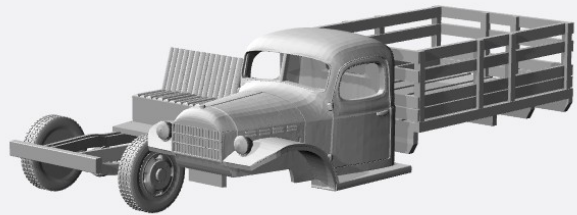

Dodge PickUp N-Scale Models

1945-50

<https://www.shapeways.com/product/KZY3UB3QL/1-160-1945-50-dodge-power-wagon-pu>

<https://www.shapeways.com/product/3YF97A88Z/1-160-1945-50-dodge-power-wagon-6x6>

<https://www.shapeways.com/product/GPKK6FO4M/1-160-1945-50-dodge-power-wagon-flat-bed>

<https://www.shapeways.com/product/6VSY8Q2W8/1-160-1945-50-dodge-power-wagon-stake-bed>

<https://www.shapeways.com/product/XR4EHEJYO/1-160-1945-50-dodge-power-wagon-tow-truck>

1965

<https://www.shapeways.com/product/NXRZX28C2/1-160-1961-65-dodge-powerwagon-regcab-kit>