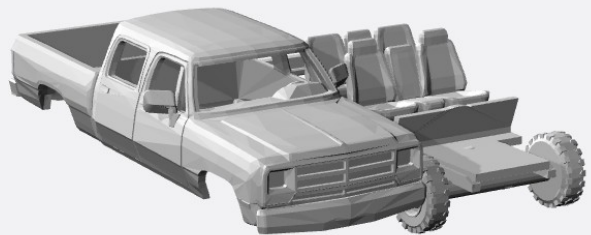

1988-91

<https://www.shapeways.com/product/97SUAXHVE/1-160-2x-1988-91-dodge-ram-reg-cab>

<https://www.shapeways.com/product/FBRM2EWJX/1-160-1988-91-dodge-ram-regular-cab-kit>

<https://www.shapeways.com/product/K2RPLTEAW/1-160-1988-91-dodge-ram-regcab-short-bed-kit>

<https://www.shapeways.com/product/DYPC4DE4U/1-160-1988-91-dodge-ram-regular-cab-dually-kit>

<https://www.shapeways.com/product/GB8RFYN49/1-160-1988-91-dodge-ram-extcab-short-bed-kit>

<https://www.shapeways.com/product/86G5HJ676/1-160-1988-91-dodge-ram-extcab-long-bed-kit>

<https://www.shapeways.com/product/PLP6EDAAQ/1-160-1988-91-dodge-ram-extcab-dually-kit>

<https://www.shapeways.com/product/FNGCZ2XA6/1-160-1988-91-dodge-ram-crewcab-long-bed-kit>

<https://www.shapeways.com/product/PA3NJMSN/1-160-1988-91-dodge-ram-crewcab-short-bed-kit>