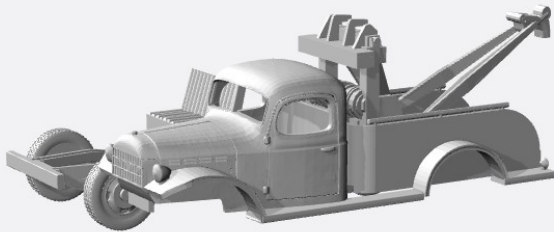

Dodge PickUp N-Scale Models

1945-50

<https://www.shapeways.com/product/KZY3UB3QL/1-160-1945-50-dodge-power-wagon-pu>

<https://www.shapeways.com/product/3YF97A88Z/1-160-1945-50-dodge-power-wagon-6x6>

<https://www.shapeways.com/product/GPKK6FO4M/1-160-1945-50-dodge-power-wagon-flat-bed>

<https://www.shapeways.com/product/6VSY8Q2W8/1-160-1945-50-dodge-power-wagon-stake-bed>

<https://www.shapeways.com/product/XR4EHEJYO/1-160-1945-50-dodge-power-wagon-tow-truck>

1965

<https://www.shapeways.com/product/NXRZX28C2/1-160-1961-65-dodge-powerwagon-regcab-kit>