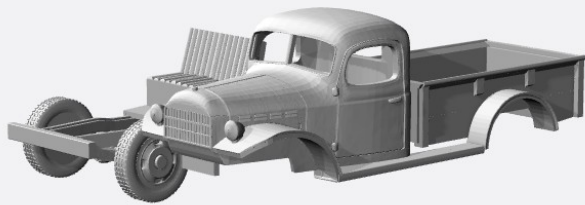

Dodge PickUp N-Scale Models

1945-50

<https://www.shapeways.com/product/KZY3UB3QL/1-160-1945-50-dodge-power-wagon-pu>

<https://www.shapeways.com/product/3YF97A88Z/1-160-1945-50-dodge-power-wagon-6x6>

<https://www.shapeways.com/product/GPKK6FO4M/1-160-1945-50-dodge-power-wagon-flat-bed>

<https://www.shapeways.com/product/6VSY8Q2W8/1-160-1945-50-dodge-power-wagon-stake-bed>

<https://www.shapeways.com/product/XR4EHEJYO/1-160-1945-50-dodge-power-wagon-tow-truck>

1965

<https://www.shapeways.com/product/NXRZX28C2/1-160-1961-65-dodge-powerwagon-regcab-kit>