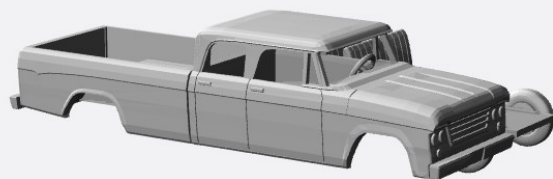

Dodge PickUp N-Scale Models

1945-50

<https://www.shapeways.com/product/KZY3UB3QL/1-160-1945-50-dodge-power-wagon-pu>

<https://www.shapeways.com/product/3YF97A88Z/1-160-1945-50-dodge-power-wagon-6x6>

<https://www.shapeways.com/product/GPKK6FO4M/1-160-1945-50-dodge-power-wagon-flat-bed>

<https://www.shapeways.com/product/6VSY8Q2W8/1-160-1945-50-dodge-power-wagon-stake-bed>

<https://www.shapeways.com/product/XR4EHEJYO/1-160-1945-50-dodge-power-wagon-tow-truck>

1965

<https://www.shapeways.com/product/NXRZX28C2/1-160-1961-65-dodge-powerwagon-regcab-kit>

<https://www.shapeways.com/product/EPR4EEL9L/1-160-1961-65-dodge-powerwagon-reg-cabstepside-kit>

<https://www.shapeways.com/product/KDLOELHW5/1-160-1961-65-dodge-powerwagon-crew-cab-kit>

<https://www.shapeways.com/product/AD39EEXN6/1-160-1961-65-dodge-powerwagon-crew-stepside-kit>