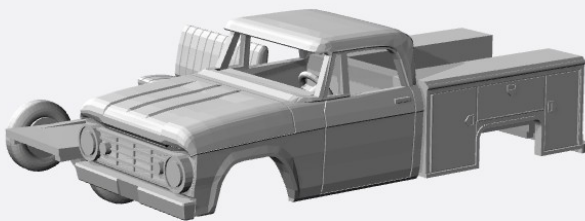

<https://www.shapeways.com/product/2R8DEKC4G/1-160-1966-dodge-powerwagon-reg-cab-utility-kit>