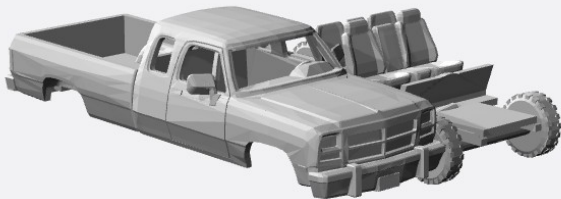

<https://www.shapeways.com/product/7S6PDYJWM/1-160-1988-91-dodge-ram-crewcab-dually-kit>

<https://www.shapeways.com/product/DV29UJESV/1-160-1988-91-dodge-ram-crewextcab-long-bed-kit>

<https://www.shapeways.com/product/2UZ99YMSZ/1-160-1988-91-dodge-ram-crewextcab-dually-kit>

1991-93

<https://www.shapeways.com/product/LG6HSRPW4/1-160-2x-1991-93-dodge-ram-single-cab>

<https://www.shapeways.com/product/6CTPMNQ8V/1-160-1991-93-dodge-ram-regcab-long-bed-kit>

<https://www.shapeways.com/product/RFTRH83SJ/1-160-1991-93-dodge-ram-regcab-dually-kit>

<https://www.shapeways.com/product/CA3QG2GJY/1-160-1991-93-dodge-ram-regcab-short-bed-kit>

<https://www.shapeways.com/product/JADDF5ZQ3/1-160-1991-93-dodge-ram-reg-cab-custom-flatbed-bed>

<https://www.shapeways.com/product/2CRC5S7TR/1-160-1991-93-dodge-ram-reg-cab-utility-bed-kit>