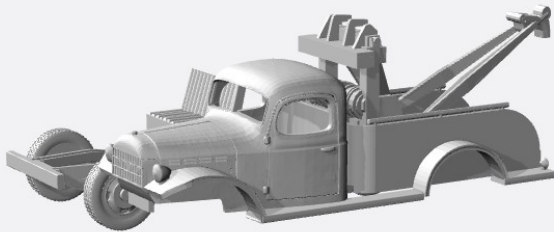

# Dodge PickUp HO-Scale Models

1945-50

<https://www.shapeways.com/product/G8JJK3EU9/1-87-1945-50-dodge-power-wagon-pu>

<https://www.shapeways.com/product/3GPVS57QP/1-87-1945-50-dodge-power-wagon-6x6>

<https://www.shapeways.com/product/G3YU6ZYE8/1-87-1945-50-dodge-power-wagon-flat-bed>

<https://www.shapeways.com/product/Q8ECO3RBV/1-87-1945-50-dodge-power-wagon-stake-bed>

<https://www.shapeways.com/product/XK288V7SD/1-87-1945-50-dodge-power-wagon-tow-truck>

1961-65

<https://www.shapeways.com/product/MFKKNS3W7/1-87-1961-65-dodge-powerwagon-regcab-kit>