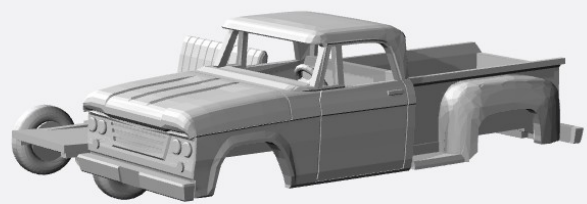

# Dodge PickUp HO-Scale Models

1945-50

<https://www.shapeways.com/product/G8JJK3EU9/1-87-1945-50-dodge-power-wagon-pu>

<https://www.shapeways.com/product/3GPVS57QP/1-87-1945-50-dodge-power-wagon-6x6>

<https://www.shapeways.com/product/G3YU6ZYE8/1-87-1945-50-dodge-power-wagon-flat-bed>

<https://www.shapeways.com/product/Q8ECO3RBV/1-87-1945-50-dodge-power-wagon-stake-bed>

<https://www.shapeways.com/product/XK288V7SD/1-87-1945-50-dodge-power-wagon-tow-truck>

1961-65

<https://www.shapeways.com/product/MFKKNS3W7/1-87-1961-65-dodge-powerwagon-regcab-kit>