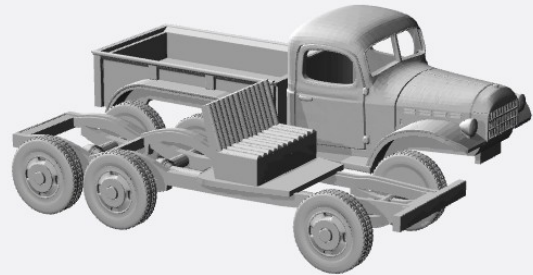

# Dodge PickUp HO-Scale Models

1945-50

<https://www.shapeways.com/product/G8JJK3EU9/1-87-1945-50-dodge-power-wagon-pu>

<https://www.shapeways.com/product/3GPVS57QP/1-87-1945-50-dodge-power-wagon-6x6>

<https://www.shapeways.com/product/G3YU6ZYE8/1-87-1945-50-dodge-power-wagon-flat-bed>

<https://www.shapeways.com/product/Q8ECO3RBV/1-87-1945-50-dodge-power-wagon-stake-bed>

<https://www.shapeways.com/product/XK288V7SD/1-87-1945-50-dodge-power-wagon-tow-truck>

1961-65

<https://www.shapeways.com/product/MFKKNS3W7/1-87-1961-65-dodge-powerwagon-regcab-kit>