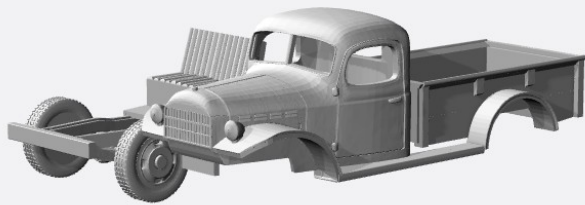

# Dodge PickUp HO-Scale Models

1945-50

<https://www.shapeways.com/product/G8JJK3EU9/1-87-1945-50-dodge-power-wagon-pu>

<https://www.shapeways.com/product/3GPVS57QP/1-87-1945-50-dodge-power-wagon-6x6>

<https://www.shapeways.com/product/G3YU6ZYE8/1-87-1945-50-dodge-power-wagon-flat-bed>

<https://www.shapeways.com/product/Q8ECO3RBV/1-87-1945-50-dodge-power-wagon-stake-bed>

<https://www.shapeways.com/product/XK288V7SD/1-87-1945-50-dodge-power-wagon-tow-truck>

1961-65

<https://www.shapeways.com/product/MFKKNS3W7/1-87-1961-65-dodge-powerwagon-regcab-kit>