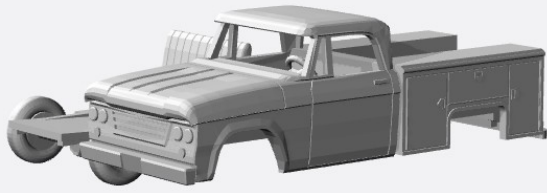

<https://www.shapeways.com/product/NSCD8EFNB/1-87-1965-dodge-powerwagon-reg-cab-utility-kit>