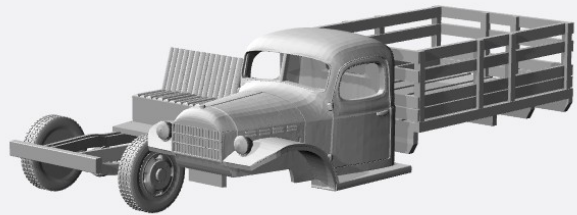

# Dodge PickUp HO-Scale Models

1945-50

<https://www.shapeways.com/product/G8JJK3EU9/1-87-1945-50-dodge-power-wagon-pu>

<https://www.shapeways.com/product/3GPVS57QP/1-87-1945-50-dodge-power-wagon-6x6>

<https://www.shapeways.com/product/G3YU6ZYE8/1-87-1945-50-dodge-power-wagon-flat-bed>

<https://www.shapeways.com/product/Q8ECO3RBV/1-87-1945-50-dodge-power-wagon-stake-bed>

<https://www.shapeways.com/product/XK288V7SD/1-87-1945-50-dodge-power-wagon-tow-truck>

1961-65

<https://www.shapeways.com/product/MFKKNS3W7/1-87-1961-65-dodge-powerwagon-regcab-kit>