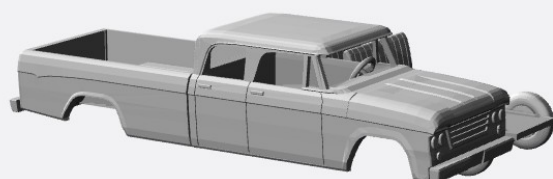

<https://www.shapeways.com/product/3LX59M3A6/1-87-1961-65-dodge-powerwagon-crew-cab-kit>