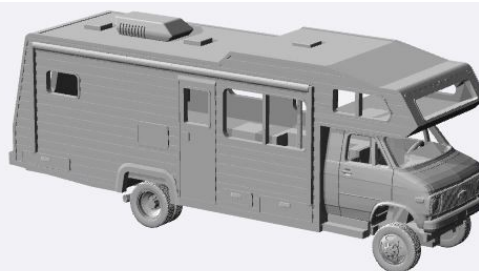

<https://www.shapeways.com/product/ML454NTEE/1-160-1971-77-chevrolet-g-series-rv-kit>