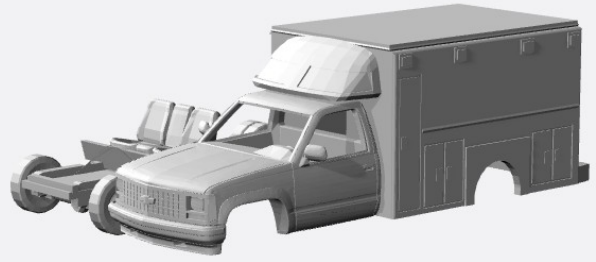

<https://www.shapeways.com/product/ZMFYRM5QP/1-160-1990-98-chevy-cheyenne-regcab-swedish-style>