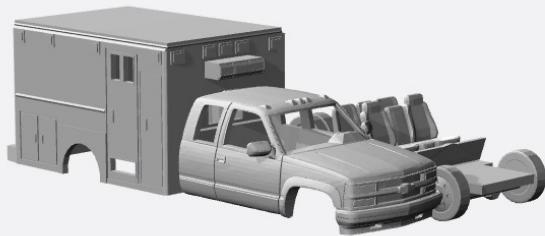

<https://www.shapeways.com/product/USFWH5AJB/1-160-2x-1995-chevrolet-silverado-stepside>

<https://www.shapeways.com/product/5A397KX2Y/1-160-1990-98-chevy-silverado-extcab-ambulance-ki>