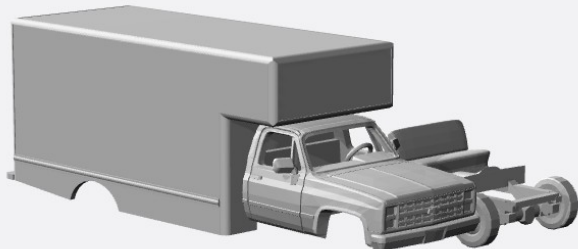

<https://www.shapeways.com/product/EWZF4S8E3/1-160-1980-88-chevy-silverado-reg-cab-uhaul-kit>