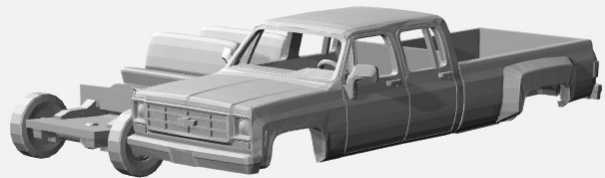

<https://www.shapeways.com/product/HZBYZ94CU/1-160-1973-80-chevrolet-silverado-dually-kit>