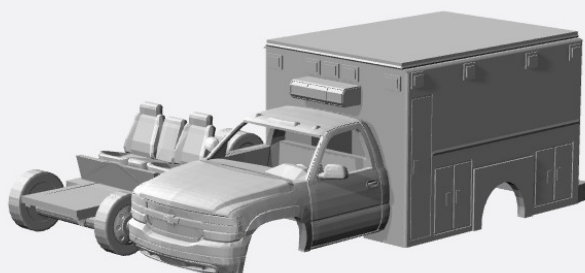

<https://www.shapeways.com/product/9R79WT66D/1-160-1999-02-chevy-silverado-regcab-ambulance-k>