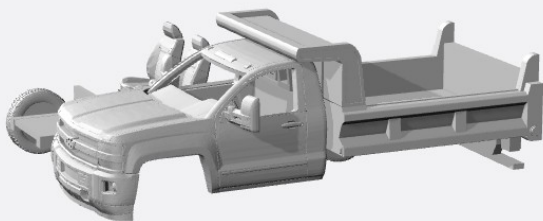

<https://www.shapeways.com/product/UOBLPWSW4/1-160-2015-chevrolet-silverado-reg-cab-dump-bed>