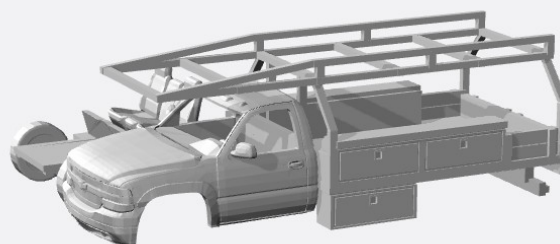

<https://www.shapeways.com/product/SZVHUKGJB/1-160-1999-02-chevy-silverado-regcab-contractor-ki>