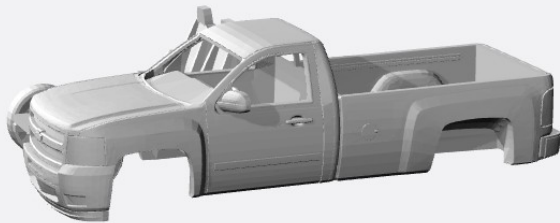

<https://www.shapeways.com/product/3J3Q89ZCY/1-160-2003-06-chevy-silverado-crewcabduallybedkit>

2007-13

<https://www.shapeways.com/product/UEPUA2FJZ/1-160-2x-2013-chevrolet-silverado-single-cab-long>

<https://www.shapeways.com/product/U2RXP4J5/1-160-2007-13-chevy-silverado-regcab-short-bed>