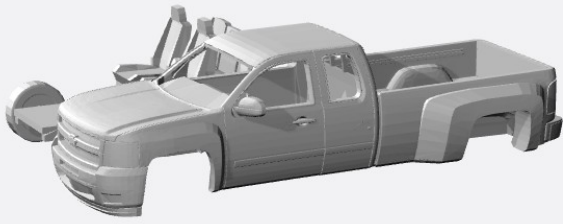

<https://www.shapeways.com/product/DX4WSDEEK/1-160-2007-13-chevy-silverado-ext-cab-dually-kit>