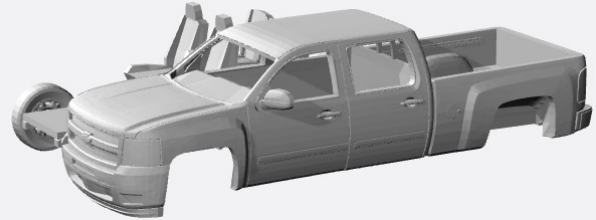

<https://www.shapeways.com/product/F9TJAMYDC/1-160-2007-13-chevy-silverado-crewcab-shortbed-kit>