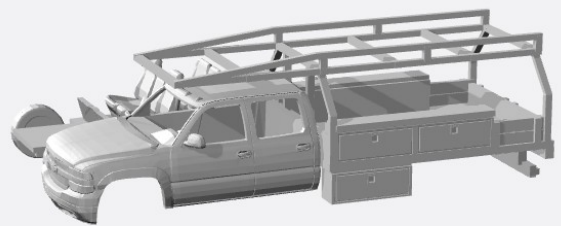

<https://www.shapeways.com/product/5L37W776T/1-160-1999-02-chevy-silverado-crewcab-contractor>