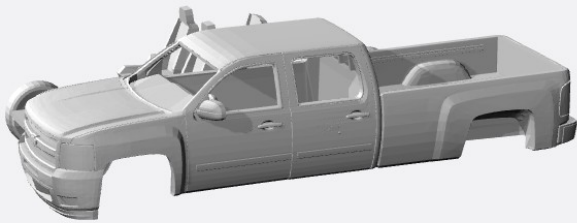

<https://www.shapeways.com/product/PC5QYFDSC/1-160-2007-13-chevy-silverado-crewcab-longbed-kit>