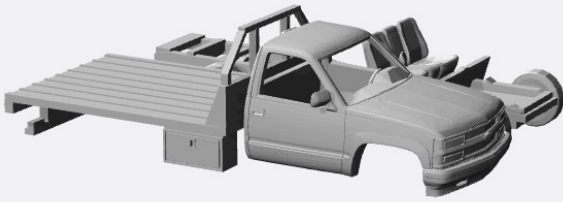

[chevrolet-silverado-regcab-dump-kit](https://www.shapeways.com/product/GJRF99NF/1-160-1990-98-chevrolet-silverado-regcab-ambulance)

<https://www.shapeways.com/product/AYRPXQEAL/1-160-1990-98-chevrolet-silverado-reg-cab-flatbed>

<https://www.shapeways.com/product/GJRF99NF/1-160-1990-98-chevrolet-silverado-regcab-ambulance>