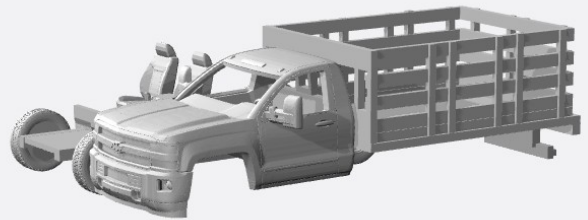

<https://www.shapeways.com/product/Y9UNAXHC6/1-160-2015-chevrolet-silverado-hd-reg-cab-stakebe>