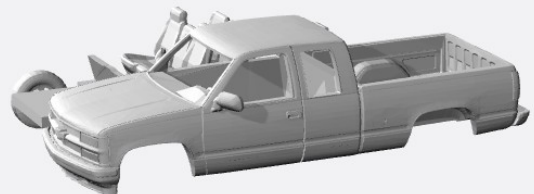

<https://www.shapeways.com/product/E6RDXT3ST/1-160-1994-chevrolet-silverado-extended-cab-kit>