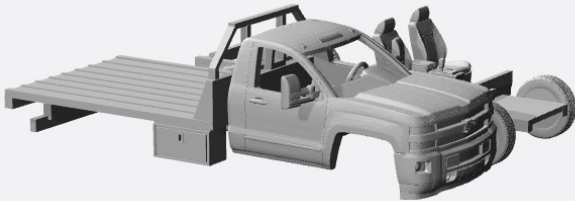

<https://www.shapeways.com/product/2A6LQQNTR/1-160-2015-chevrolet-silverado-reg-cab-flatbed>