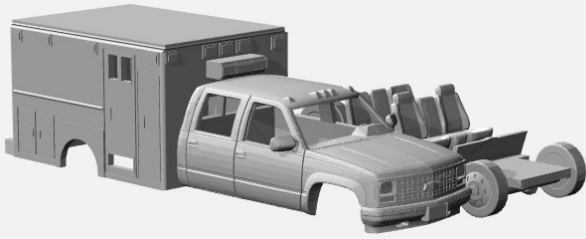

<https://www.shapeways.com/product/44QN4NCGF/1-160-1990-98-chevy-cheyenne-crewcab-ambulance-kit>