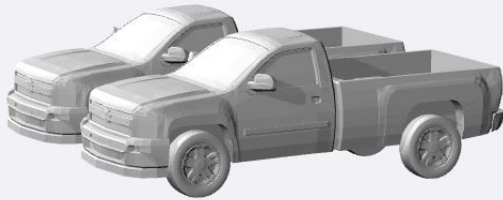

<https://www.shapeways.com/product/3J3Q89ZCY/1-160-2003-06-chevy-silverado-crewcabduallybedkit>

2007-13

<https://www.shapeways.com/product/UEPUA2FJZ/1-160-2x-2013-chevrolet-silverado-single-cab-long>

<https://www.shapeways.com/product/U2RXP4J5/1-160-2007-13-chevy-silverado-regcab-short-bed>