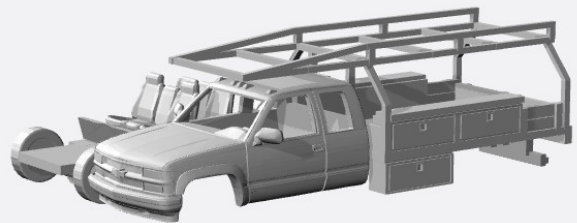

<https://www.shapeways.com/product/QQ73X5424/1-160-1990-98-chevy-silverado-extcab-contractor-ki>