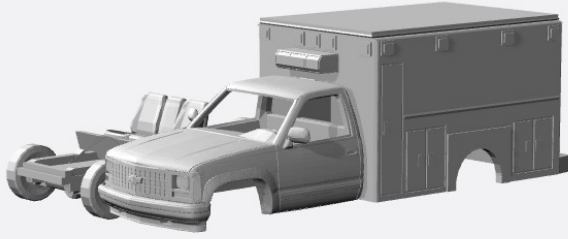

<https://www.shapeways.com/product/Y5SF7AB4W/1-160-1990-98-chevrolet-cheyenne-regcab-ambulance>