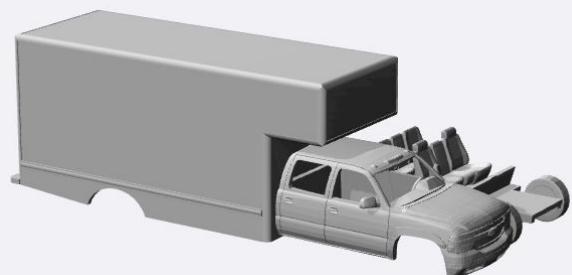

<https://www.shapeways.com/product/EFDWQ7W3/1-160-1999-02-chevy-silverado-crewcab-uhaul-style>