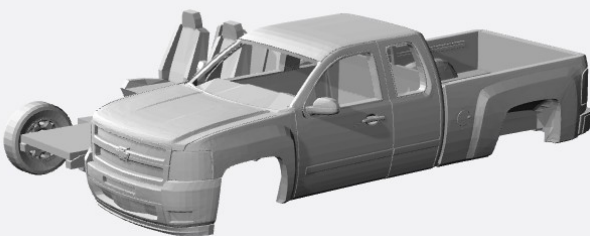

<https://www.shapeways.com/product/QPB75N6B7/1-160-2007-13-chevy-silverado-ext-cab-shortbed-kit>