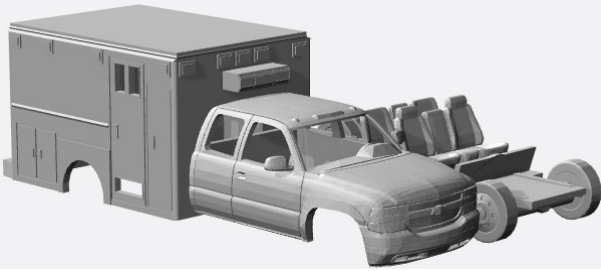

<https://www.shapeways.com/product/CTWDUKY7A/1-160-1999-02-chevy-silverado-extcab-ambulance-kit>