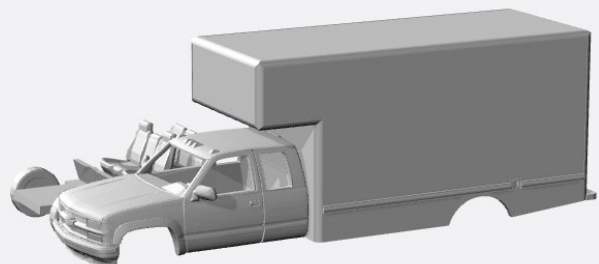

<https://www.shapeways.com/product/5T3W6FWHZ/1-160-2x-1994-chevrolet-silverado-ext-dually>

<https://www.shapeways.com/product/AFTTXHUA3/1-160-1990-98-chevy-silverado-crewcab-dually-kit>

<https://www.shapeways.com/product/USFWH5AJB/1-160-2x-1995-chevrolet-silverado-stepside>

<https://www.shapeways.com/product/5A397KX2Y/1-160-1990-98-chevy-silverado-extcab-ambulance-ki>

<https://www.shapeways.com/product/QQ73X5424/1-160-1990-98-chevy-silverado-extcab-contractor-ki>

<https://www.shapeways.com/product/G2MHF5HN8/1-160-1990-98-chevy-silverado-ext-cab-dump-kit>

<https://www.shapeways.com/product/GPBF8ZMJV/1-160-1990-98-chevrolet-extcab-dually-flatbed-kit>

<https://www.shapeways.com/product/2T9JV4WJS/1-160-1990-98-chevy-silverado-ext-bed-stakebed-kit>

<https://www.shapeways.com/product/4R6V3PMJN/1-160-1990-98-chevy-silverado-extcab-utility-kit>

<https://www.shapeways.com/product/86X9S6XAZ/1-160-1990-98->