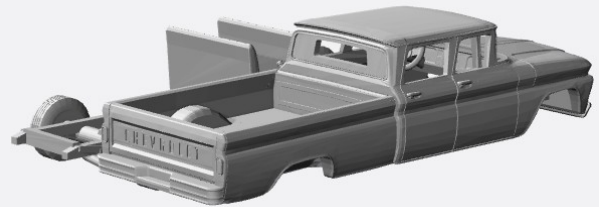

<https://www.shapeways.com/product/KP5D9AGOO/1-160-1962-chevrolet-c20-fleetside-crewcab-sw-kit>