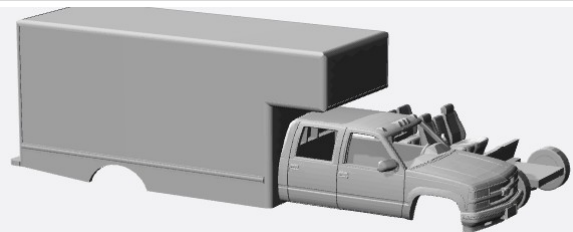

[https://www.shapeways.com/product/PJS2NFK8J/1-160-1990-98-chevy-silverado-crewcab-uhaul-kit](https://www.shapeways.com/product/YRHDE7Z6Y/1-160-1990-98-chevy-silverado-crewcab-stakebed-kit)