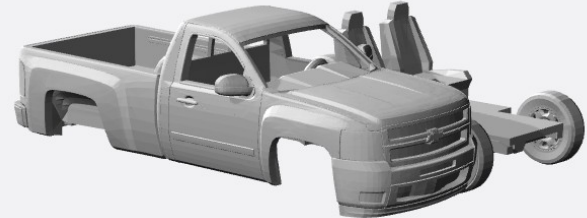

<https://www.shapeways.com/product/3J3Q89ZCY/1-160-2003-06-chevy-silverado-crewcabduallybedkit>

2007-13

<https://www.shapeways.com/product/UEPUA2FJZ/1-160-2x-2013-chevrolet-silverado-single-cab-long>

<https://www.shapeways.com/product/U2RXP4J5/1-160-2007-13-chevy-silverado-regcab-short-bed>