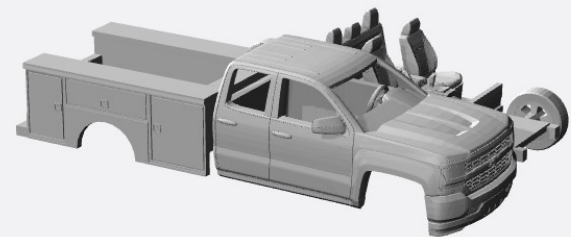

<https://www.shapeways.com/product/85M7NCDSH/1-160-2016-17-chevrolet-silverado-ext-utility-ki>