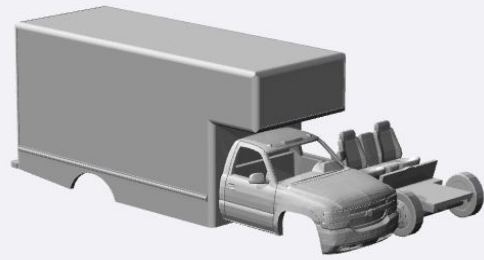

<https://www.shapeways.com/product/XK9GXZW2H/1-160-1999-02-chevy-silverado-regcab-uhaul-style>