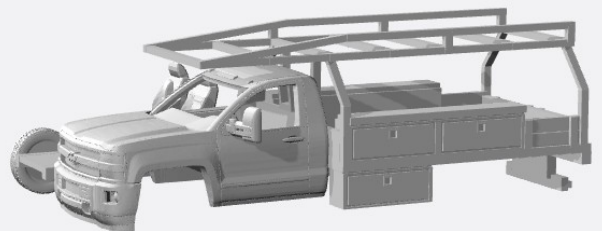

<https://www.shapeways.com/product/5GR8N7PSX/1-160-2015-chevrolet-silverado-reg-cab-contractor>