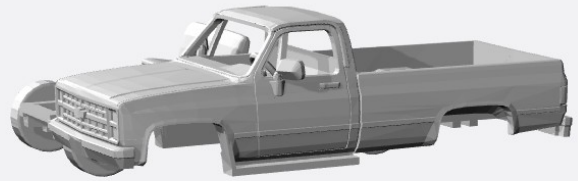

1981-88

<https://www.shapeways.com/product/U372FPC46/1-160-1982-chevrolet-silverado-kit>