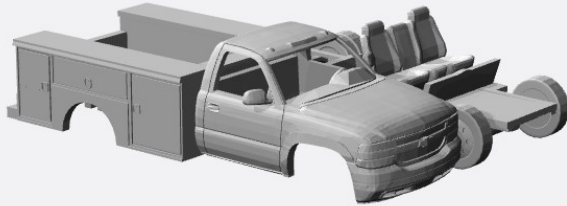

<https://www.shapeways.com/product/GHEKSUNCR/1-160-1999-02-chevy-silverado-regcab-stakebed-kit>

<https://www.shapeways.com/product/KRLFNNLJK/1-160-1999-02-chevy-silverado-regcab-utility-kit>