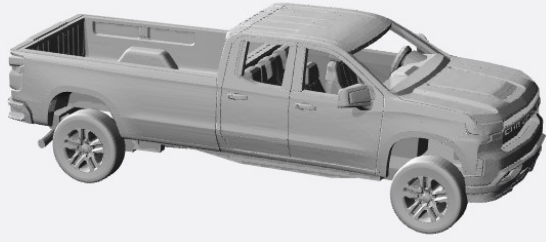

<https://www.shapeways.com/product/6FJUGLVJL/1-160-2019-chevrolet-silverado-extcab-longbed-kit>