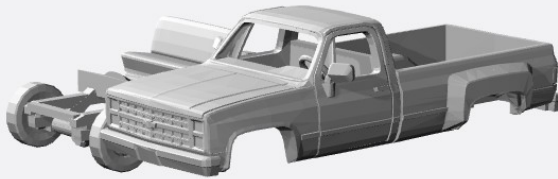

<https://www.shapeways.com/product/ZDHUU9VAM/1-160-1980-88-chevy-ck-series-reg-cab-dually-kit>