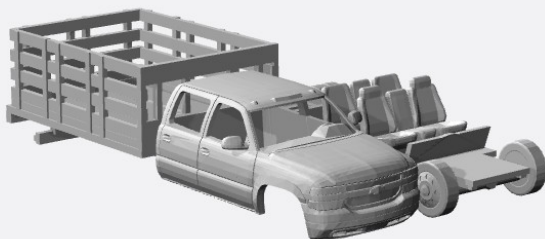

<https://www.shapeways.com/product/P6AQ6V2LL/1-160-1999-02-chevy-silverado-crewcab-stakebed-kit>