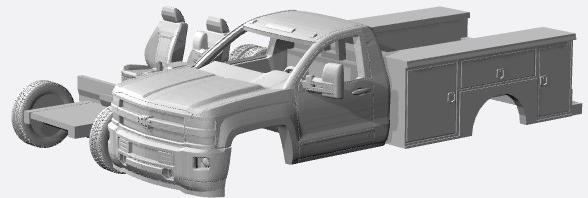

<https://www.shapeways.com/product/JJH96D52B/1-160-2015-chevrolet-silverado-hd-reg-cab-utility>