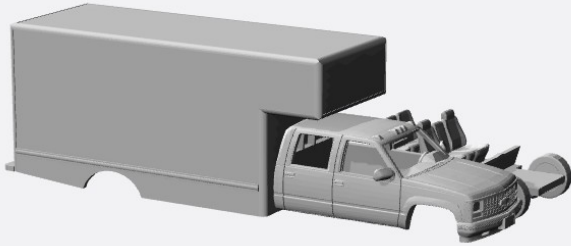

<https://www.shapeways.com/product/2LS2LG6UD/1-160-1990-98-chevrolet-cheyenne-crewcab-moving-van>