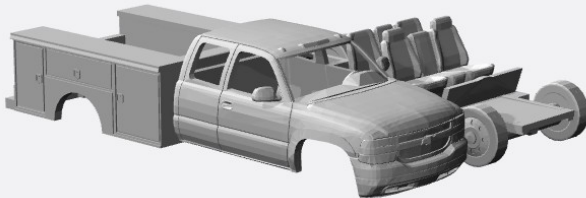

<https://www.shapeways.com/product/LPVWZCCSV/1-160-1999-02-chevy-silverado-extcab-utility>