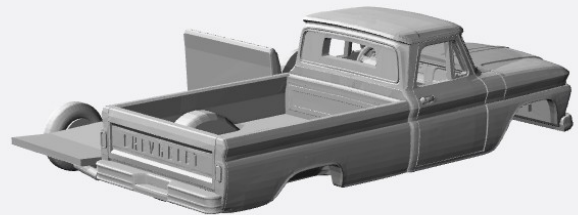

<https://www.shapeways.com/product/KP5D9AGOO/1-160-1962-chevrolet-c20-fleetside-crewcab-sw-kit>

1963-66

<https://www.shapeways.com/product/H7XVKWN6Q/1-160-2x-1966-chevrolet-c-10>

<https://www.shapeways.com/product/GGHRMWD6/1-160-1963-66-chevrolet-c-10-fleetside-kit>

<https://www.shapeways.com/product/J66SP2RJS/1-160-1963-66-chevrolet-c-10-fleetside-small-w-kit>

<https://www.shapeways.com/product/ABLAZCKEE/1-160-2x-1962-66-chevrolet-c-10-stepside>

<https://www.shapeways.com/product/ZXNBJB7EV/1-160-1963-66-chevrolet-c-10-stepside-kit>