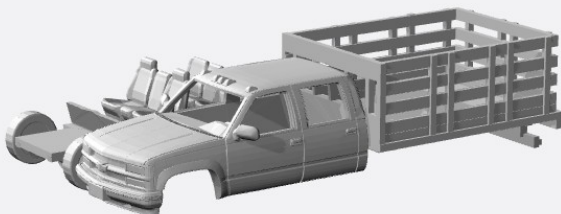

[https://www.shapeways.com/product/YRHDE7Z6Y/1-160-1990-98-chevy-silverado-crewcab-stakebed-kit](https://www.shapeways.com/product/K7WATXTD5/1-160-1990-98-chevrolet-silverado-crewcab-dump-kit)