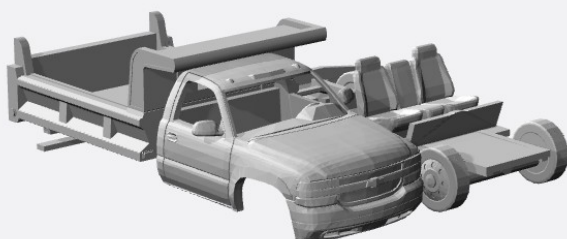

<https://www.shapeways.com/product/J7YQ4HWYH/1-160-1999-02-chevy-silverado-regcab-dump-kit>