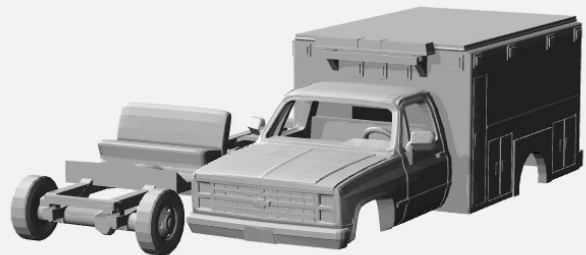

<https://www.shapeways.com/product/23YQJ7X5W/1-160-1980-88-chevy-silverado-regcab-ambulance-kit>