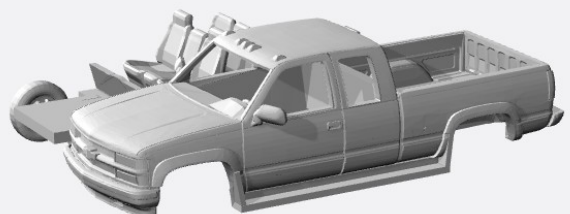

<https://www.shapeways.com/product/9GGU6NZJB/1-160-1994-chevrolet-silverado-ext-cab-custom-kit>