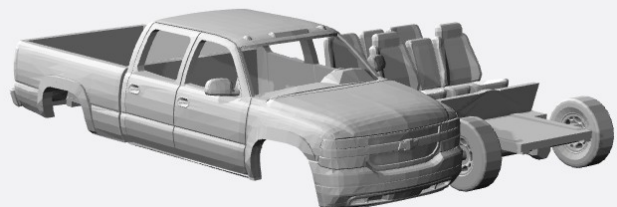

<https://www.shapeways.com/product/2F6ZJ9YWH/1-160-1999-02-chevy-silverado-2500-crewcab-regbed>