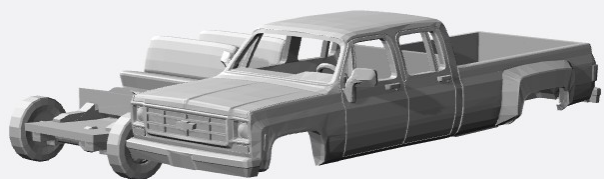

<https://www.shapeways.com/product/6LJVBU3AV/1-87-1973-80-chevrolet-silverado-dually-kit>