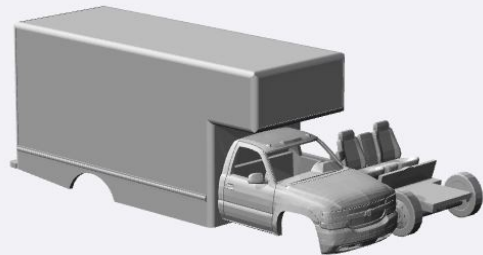

<https://www.shapeways.com/product/U7QGQCGJF/1-87-1999-02-chevy-silverado-regcab-uhaul-style>