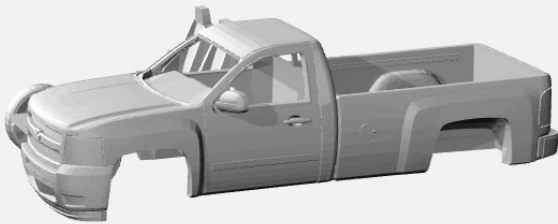

<https://www.shapeways.com/product/VL8POBK2R/1-87-2003-06-chevysilverado-crewcabdually-bed-kit>

2007-13

<https://www.shapeways.com/product/WH3VHR49A/1-87-2013-chevy-silverado-single-cab-long-bed>

<https://www.shapeways.com/product/EY8EMNS64/1-87-2007-13-chevy-silverado-regcab-short-bed>