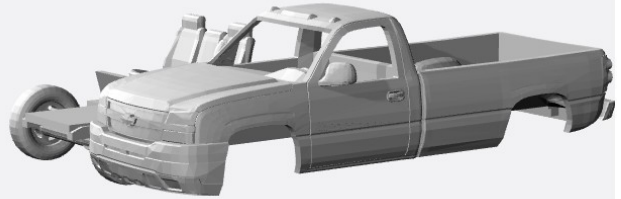

<https://www.shapeways.com/product/S8SNAPZGD/1-87-1999-02-chevy-silverado-crewcab-wrecker-kit>

<https://www.shapeways.com/product/FXVYFPWC5/1-87-1999-02-chevy-silverado-crewcab-toyhauler-kit>

2003-06

<https://www.shapeways.com/product/SWRU8UPA4/1-87-2003-06-chevy-silverado-1500-regcab-reg-bed>