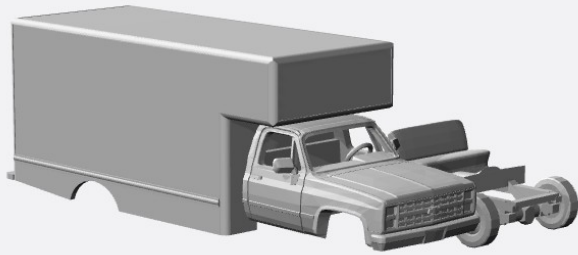

<https://www.shapeways.com/product/BTDB7VHNX/1-87-1980-88-chevy-silverado-regcab-uhaul-kit>