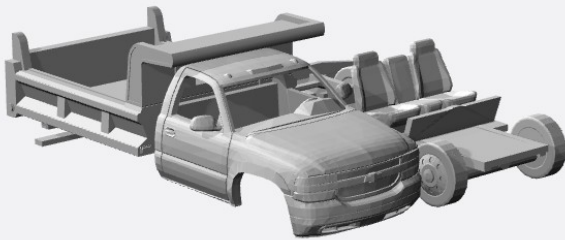

<https://www.shapeways.com/product/PG2BUXX2G/1-87-1999-02-chevy-silverado-regcab-dump-kit>