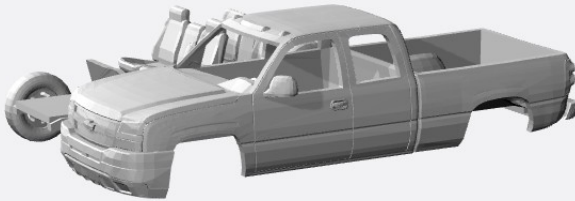

<https://www.shapeways.com/product/BN5GDPSE2/1-87-2003-06-chevy-silverado1500-extcab-reg-bedkit>