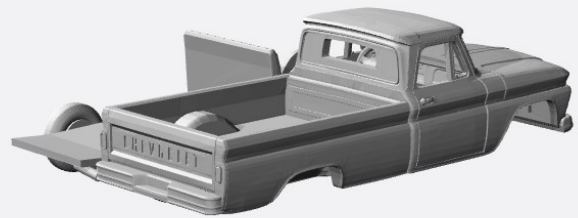

<https://www.shapeways.com/product/YMECHNM62/1-87-1963-66-chevrolet-c-10-fleetside-small-w-kit>