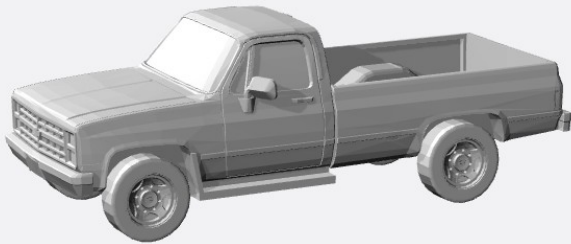

<https://www.shapeways.com/product/9P523XJ5V/1-87-1982-chevrolet-c-k-silverado-reg-cab>