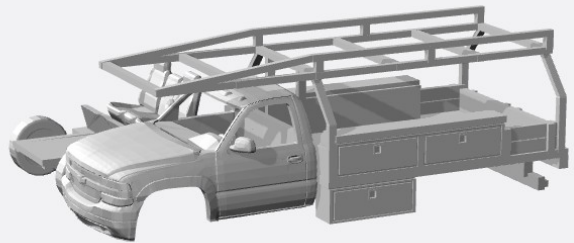

<https://www.shapeways.com/product/GZT4QQNAW/1-87-1999-02-chevy-silverado-regcab-contractor-bed>