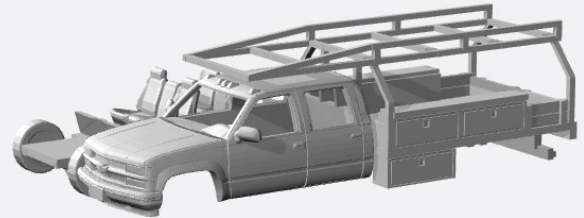

<https://www.shapeways.com/product/TR6AFP7WG/1-87-1990-98-chevy-silverado-crewcab-contractorkit>