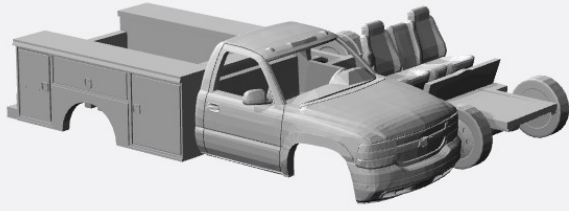

<https://www.shapeways.com/product/868VSC882/1-87-1999-02-chevy-silverado-regcab-utility-kit>