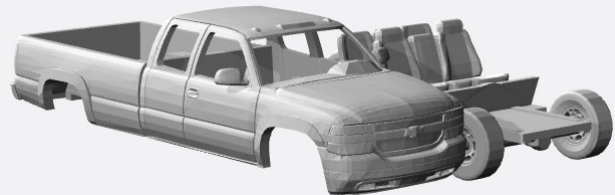

<https://www.shapeways.com/product/KPJ6QU72K/1-87-1999-02chevy-silverado2500-extcab-longbed-kit>