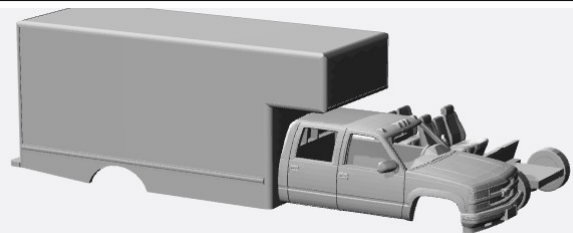

<https://www.shapeways.com/product/UT4Q36U4X/1-87-1990-98-chevrolet-silverado-crewcab-uhaul-kit>