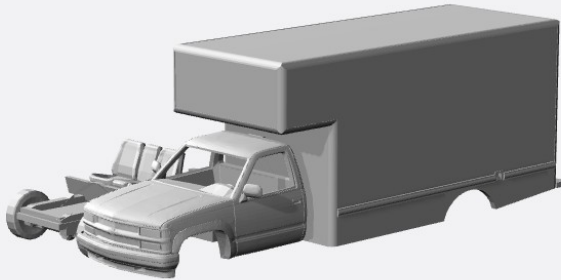

<https://www.shapeways.com/product/HZML8W964/1-87-1990-98-chevrolet-silverado-reg-cab-uhaul-kit>