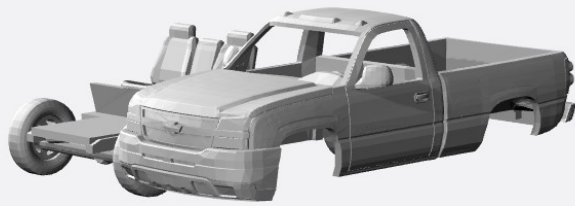

2003-06

<https://www.shapeways.com/product/SWRU8UPA4/1-87-2003-06-chevy-silverado-1500-regcab-reg-bed>