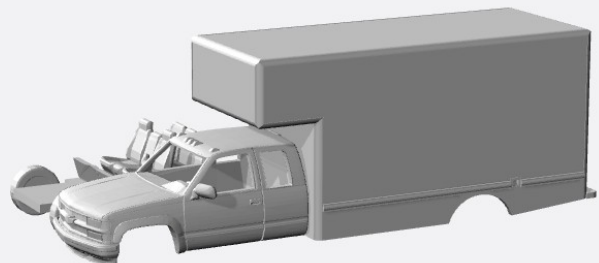

<https://www.shapeways.com/product/GVVEAUWAX/1-87-1990-98-chevy-silverado-extcab-moving-van-kit>