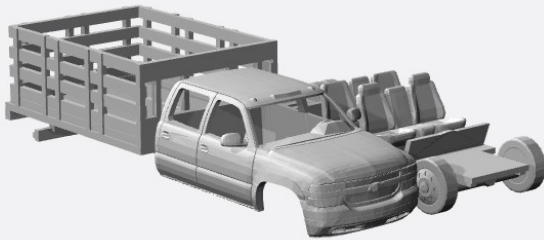

<https://www.shapeways.com/product/CWJ4658QS/1-87-1999-02-chevy-silverado-crew-cab-stakebed-kit>