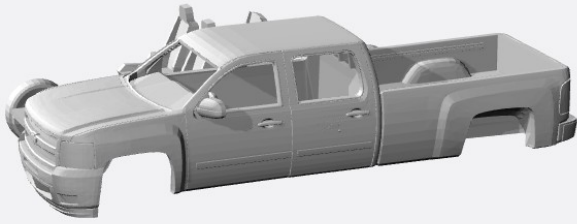

<https://www.shapeways.com/product/SXTVBEMAS/1-87-2007-13-chevy-silverado-crewcab-longbed-kit>