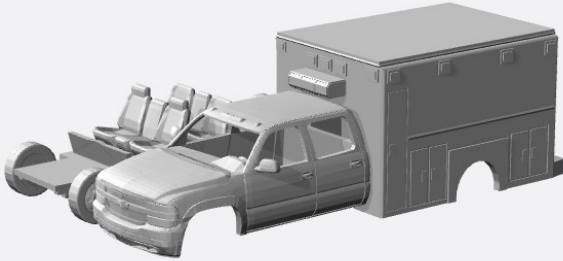

<https://www.shapeways.com/product/RSLUEDVSE/1-87-1999-02-chevy-silverado-crewcab-contractorkit>