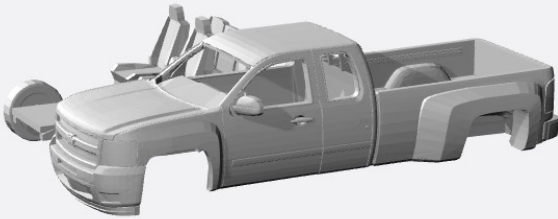

<https://www.shapeways.com/product/ZOX9VX2NF/1-87-2007-13-chevy-silverado-ext-cab-dually-kit>