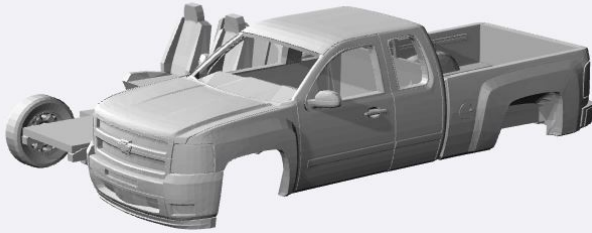

<https://www.shapeways.com/product/WML4ZFPS5/1-87-2007-13-chevy-silverado-ext-cab-short-bed-kit>