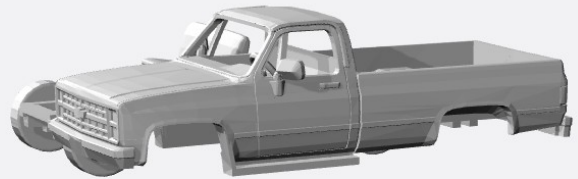

<https://www.shapeways.com/product/A7D8XQPJC/1-87-1982-chevrolet-silverado-kit>