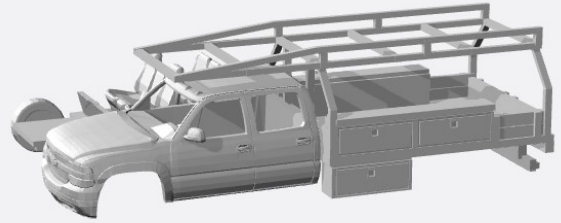

<https://www.shapeways.com/product/RSLUEDVSE/1-87-1999-02-chevy-silverado-crewcab-contractorkit>