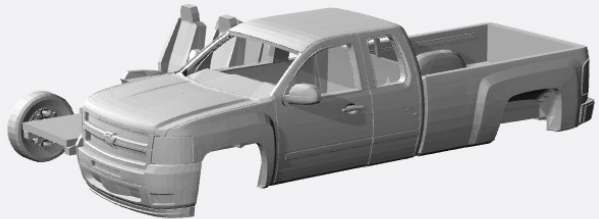

<https://www.shapeways.com/product/KL5WNJEJB/1-87-2007-13-chevy-silverado-ext-cab-longbed-kit>