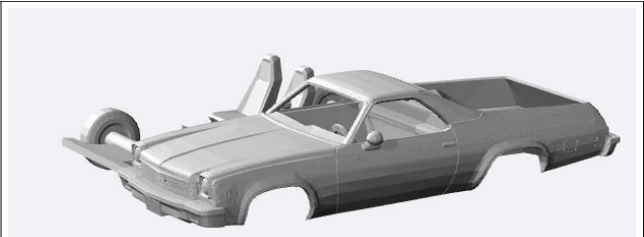

Chevrolet El Camino N-Scale Models

1960

<https://www.shapeways.com/product/KZWY6WBS6/1-160-2x-1961-el-camino>

1973-76

<https://www.shapeways.com/product/JMDQCFQ9P/1-160-2x-1973-77-chevrolet-el-camino>

<https://www.shapeways.com/product/8M6BQC3NZ/1-160-1973-76-chevrolet-el-camino-kit>

1976-78

<https://www.shapeways.com/product/JF5XXLAE7/1-160-2x-1977-78-chevrolet-el-camino>

<https://www.shapeways.com/product/933R297EE/1-87-1977-78-chevrolet-el-camino-kit>

1978-87

<https://www.shapeways.com/product/WHLVEGMSQ/1-160-2x-1981-chevy-el-camino>