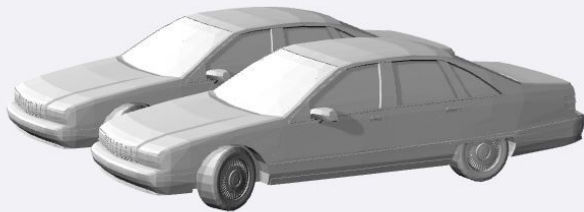

<https://www.shapeways.com/product/BFMFE4ENF/1-87-1976-chevrolet-impala-station-wagon-kit>

1977-78

<https://www.shapeways.com/product/FH25TMAAL/1-87-1977-78-chevrolet-caprice-coupe>

<https://www.shapeways.com/product/Y2RSBTGDE/1-87-1977-78-chevrolet-caprice-sedan>

<https://www.shapeways.com/product/73QRCQCUJ/1-87-1977-78-chevrolet-caprice-station-wagon>

<https://www.shapeways.com/product/MNT6SHR29/1-87-1977-78-chevrolet-caprice-estate-wagon>

1982-85

<https://www.shapeways.com/product/B8M4BL9A6/1-87-1982-85-chevrolet-caprice-classic-station-wag>

1991

<https://www.shapeways.com/product/9T36LWHDF/1-87-1991-chevrolet-caprice-classic>

<https://www.shapeways.com/product/TCAUSFQFU/1-87-1996-caprice-classic-tation-wagon>

<https://www.shapeways.com/product/U7G68BWWE/1-87-1996-chevrolet-caprice-classic-wagon-kit>