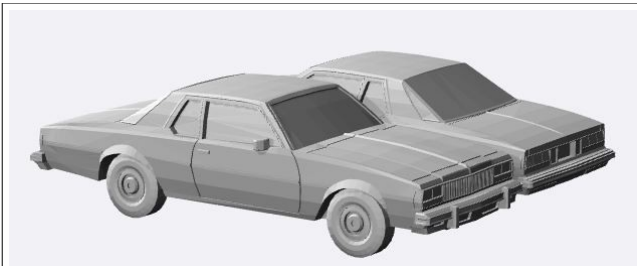

Chevrolet Caprice/Impala HO-Scale Models

Caprice

1973

<https://www.shapeways.com/product/QRVRPJ86N/1-87-1973-chevrolet-caprice-classic-station-wagon>

1976

<https://www.shapeways.com/product/EJV5FFTJY/1-87-1976-chevrolet-caprice-impala-station-wagon>

<https://www.shapeways.com/product/BFMFE4ENF/1-87-1976-chevrolet-impala-station-wagon-kit>

1977-78

<https://www.shapeways.com/product/FH25TMAAL/1-87-1977-78-chevrolet-caprice-coupe>

<https://www.shapeways.com/product/Y2RSBTGDE/1-87-1977-78-chevrolet-caprice-sedan>