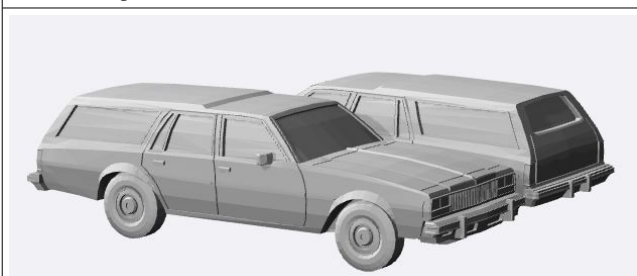

Chevrolet Caprice/Impala HO-Scale Models

Caprice

1973

<https://www.shapeways.com/product/QRVRPJ86N/1-87-1973-chevrolet-caprice-classic-station-wagon>

1976

<https://www.shapeways.com/product/EJV5FFTJY/1-87-1976-chevrolet-caprice-impala-station-wagon>

<https://www.shapeways.com/product/BFMFE4ENF/1-87-1976-chevrolet-impala-station-wagon-kit>

1977-78

<https://www.shapeways.com/product/FH25TMAAL/1-87-1977-78-chevrolet-caprice-coupe>

<https://www.shapeways.com/product/Y2RSBTGDE/1-87-1977-78-chevrolet-caprice-sedan>

<https://www.shapeways.com/product/73QRCQCUJ/1-87-1977-78-chevrolet-caprice-station-wagon>

<https://www.shapeways.com/product/MNT6SHR29/1-87-1977-78-chevrolet-caprice-estate-wagon>

1982-85

<https://www.shapeways.com/product/B8M4BL9A6/1-87-1982-85-chevrolet-caprice-classic-station-wag>