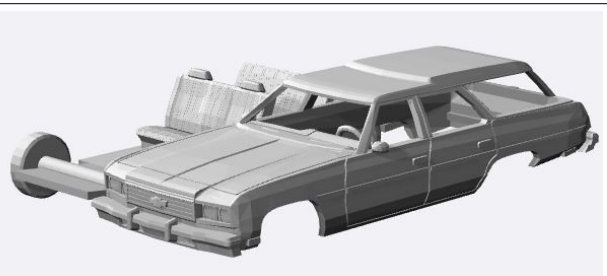

Chevrolet Caprice/Impala HO-Scale Models

Caprice

1973

<https://www.shapeways.com/product/QRVRPJ86N/1-87-1973-chevrolet-caprice-classic-station-wagon>

1976

<https://www.shapeways.com/product/EJV5FFTJY/1-87-1976-chevrolet-caprice-impala-station-wagon>

<https://www.shapeways.com/product/BFMFE4ENF/1-87-1976-chevrolet-impala-station-wagon-kit>

1977-78

<https://www.shapeways.com/product/FH25TMAAL/1-87-1977-78-chevrolet-caprice-coupe>

<https://www.shapeways.com/product/Y2RSBTGDE/1-87-1977-78-chevrolet-caprice-sedan>