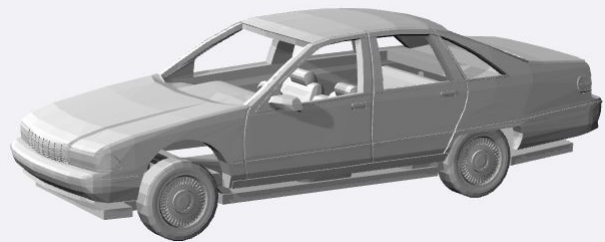

<https://www.shapeways.com/product/TCAUSFQFU/1-87-1996-caprice-classic-tation-wagon>