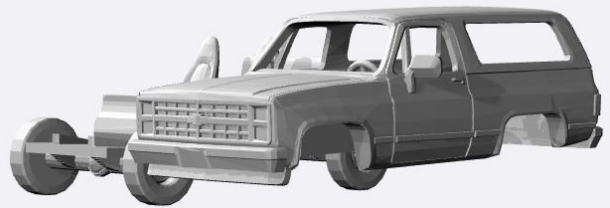

Chevrolet Blazer/Tahoe HO-Scale Models

1967-70

1971-72

1973-79

<https://www.shapeways.com/product/6D6A7FH2D/1-87-1973-79-chevrolet-blazer-con-police-kit>

1980-88

<https://www.shapeways.com/product/BP79AVDLN/1-87-1980-88-chevrolet-blazer>

<https://www.shapeways.com/product/D7LCERQQ8/1-87-1980-88-chevrolet-blazer-kit>

1989-91

<https://www.shapeways.com/product/55Q3FVVJP/1-87-1989-91-chevrolet-blazer>

<https://www.shapeways.com/product/8PG595VSN/1-87-1989-91-chevrolet-blazer-kit>