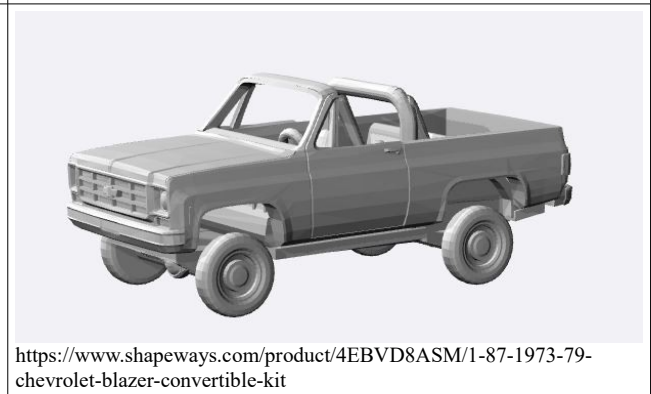

Chevrolet Blazer/Tahoe HO-Scale Models

1967-70

1971-72

1973-79

<https://www.shapeways.com/product/6D6A7FH2D/1-87-1973-79-chevrolet-blazer-con-police-kit>

1980-88

<https://www.shapeways.com/product/BP79AVDLN/1-87-1980-88-chevrolet-blazer>

<https://www.shapeways.com/product/D7LCERQQ8/1-87-1980-88-chevrolet-blazer-kit>

1989-91

<https://www.shapeways.com/product/55Q3FVVJP/1-87-1989-91-chevrolet-blazer>

<https://www.shapeways.com/product/8PG595VSN/1-87-1989-91-chevrolet-blazer-kit>