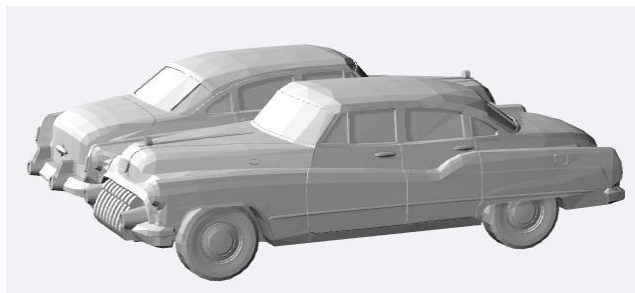

Buick HO-Scale Models

1950 Buick Roadmaster

<https://www.shapeways.com/product/QPWMJ7TYJ/1-87-1950-buick-roadmaster-coupe>

<https://www.shapeways.com/product/DHC89V4JX/1-87-1950-buick-roadmaster-sedan>

<https://www.shapeways.com/product/HGTKMT9N9/1-87-1950-buick-roadmaster-station-wagon>

1963 Buick Riviera

<https://www.shapeways.com/product/284BTDLEF/1-87-1963-buick-riviera>

1964 Buick Electra

<https://www.shapeways.com/product/WU7YBU42C/1-87-1964-buick-electra-coupe>

<https://www.shapeways.com/product/LSR4NYAE8/1-87-1964-buick-electra-coupe-kit>