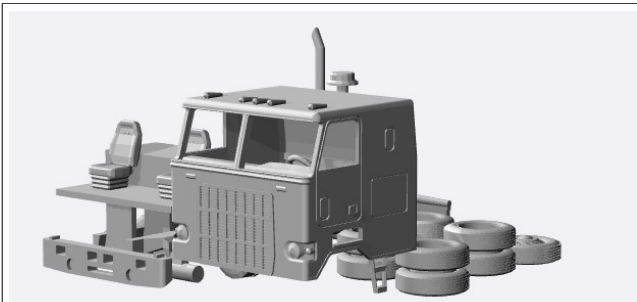

Assorted Semi Truck/Bus/Construction and RV N-Scale Models

Dodge

<https://www.shapeways.com/product/LLJ38M4QT/1-160-dodge-11000-kit>

Mack

<https://www.shapeways.com/product/C5RRAN7W9/1-160-mack-cruise-liner-cabover-kit>

<https://www.shapeways.com/product/YFGKPMHSZ/1-160-mack-cruise-liner-day-cab-kit>

Volvo

<https://www.shapeways.com/product/TNBJC6JNT/1-160-volvo-vt-880>

Bus

MCI-5

<https://www.shapeways.com/product/AMURST2UB/1-160-mci-mc-12-coach>

<https://www.shapeways.com/product/KPMSAD5CU/1-160-mci-mc-12-coach-kit>

RV

Winebago

Construction

Oshkosh

Caterpillar

Kalmar Container Lift