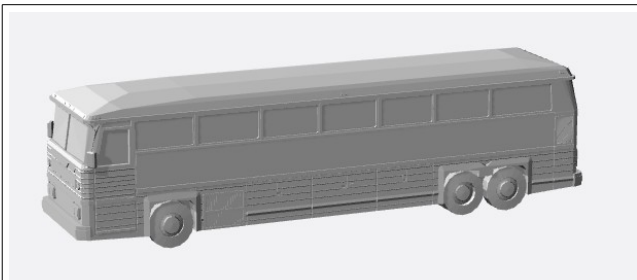

Assorted Semi Truck/Bus/Construction and RV N-Scale Models

Dodge

<https://www.shapeways.com/product/LLJ38M4QT/1-160-dodge-11000-kit>

Mack

<https://www.shapeways.com/product/C5RRAN7W9/1-160-mack-cruise-liner-cabover-kit>

<https://www.shapeways.com/product/YFGKPMHSZ/1-160-mack-cruise-liner-day-cab-kit>

Volvo

<https://www.shapeways.com/product/TNBJC6JNT/1-160-volvo-vt-880>

Bus

MCI-5

<https://www.shapeways.com/product/AMURST2UB/1-160-mci-mc-12-coach>

<https://www.shapeways.com/product/KPMSAD5CU/1-160-mci-mc-12-coach-kit>

RV

Winebago

Construction

Oshkosh

Caterpillar

Kalmar Container Lift