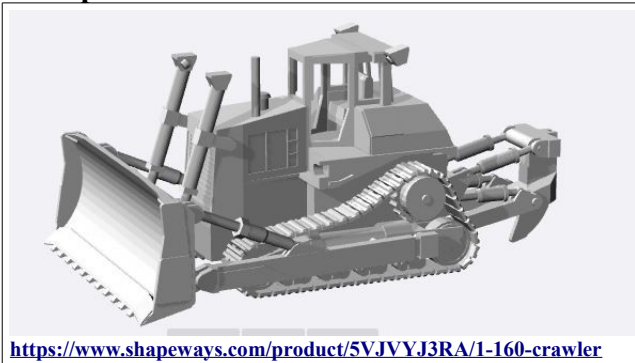

Assorted Semi Truck/Bus/Construction and RV N-Scale Models

Dodge

<https://www.shapeways.com/product/LLJ38M4QT/1-160-dodge-11000-kit>

Mack

<https://www.shapeways.com/product/C5RRAN7W9/1-160-mack-cruise-liner-cabover-kit>

<https://www.shapeways.com/product/YFGKPMHSZ/1-160-mack-cruise-liner-day-cab-kit>

Volvo

<https://www.shapeways.com/product/TNBJC6JNT/1-160-volvo-vt-880>

Bus

MCI-5

<https://www.shapeways.com/product/AMURST2UB/1-160-mci-mc-12-coach>

<https://www.shapeways.com/product/KPMSAD5CU/1-160-mci-mc-12-coach-kit>

RV

Winebago

Construction

Oshkosh

Caterpillar

Kalmar Container Lift