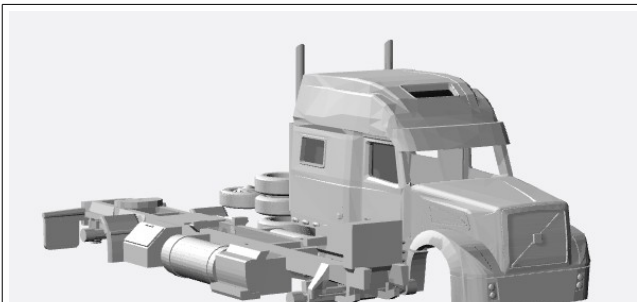

Assorted Semi Truck/Bus/Construction and RV N-Scale Models

Dodge

<https://www.shapeways.com/product/LLJ38M4QT/1-160-dodge-11000-kit>

Mack

<https://www.shapeways.com/product/C5RRAN7W9/1-160-mack-cruise-liner-cabover-kit>

<https://www.shapeways.com/product/YFGKPMHSZ/1-160-mack-cruise-liner-day-cab-kit>

Volvo

<https://www.shapeways.com/product/TNBJC6JNT/1-160-volvo-vt-880>

Bus

MCI-5

<https://www.shapeways.com/product/AMURST2UB/1-160-mci-mc-12-coach>