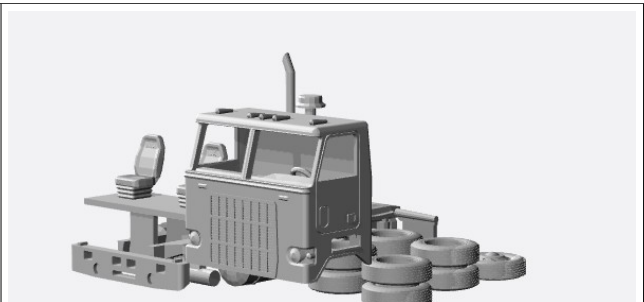

Assorted Semi Truck/Bus/Construction and RV N-Scale Models

Dodge

<https://www.shapeways.com/product/LLJ38M4QT/1-160-dodge-11000-kit>

Mack

<https://www.shapeways.com/product/C5RRAN7W9/1-160-mack-cruise-liner-cabover-kit>

<https://www.shapeways.com/product/YFGKPMHSZ/1-160-mack-cruise-liner-day-cab-kit>

Volvo

<https://www.shapeways.com/product/TNBJC6JNT/1-160-volvo-vt-880>

Bus

MCI-5

<https://www.shapeways.com/product/AMURST2UB/1-160-mci-mc-12-coach>