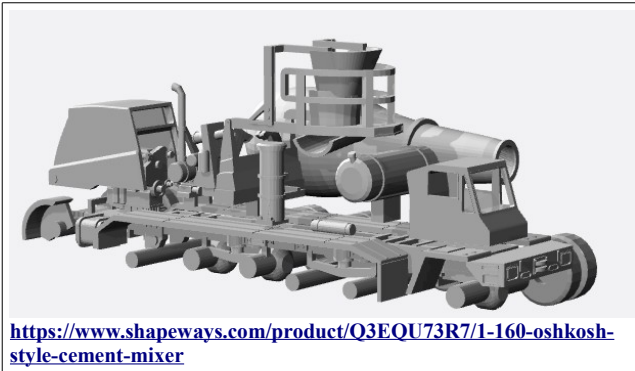

Assorted Semi Truck/Bus/Construction and RV N-Scale Models

Dodge

<https://www.shapeways.com/product/LLJ38M4QT/1-160-dodge-11000-kit>

Mack

<https://www.shapeways.com/product/C5RRAN7W9/1-160-mack-cruise-liner-cabover-kit>

<https://www.shapeways.com/product/YFGKPMHSZ/1-160-mack-cruise-liner-day-cab-kit>

Volvo

<https://www.shapeways.com/product/TNBJC6JNT/1-160-volvo-vt-880>

Bus

MCI-5

<https://www.shapeways.com/product/AMURST2UB/1-160-mci-mc-12-coach>

<https://www.shapeways.com/product/KPMSAD5CU/1-160-mci-mc-12-coach-kit>

RV

Winebago

Construction

Oshkosh

Caterpillar

Kalmar Container Lift