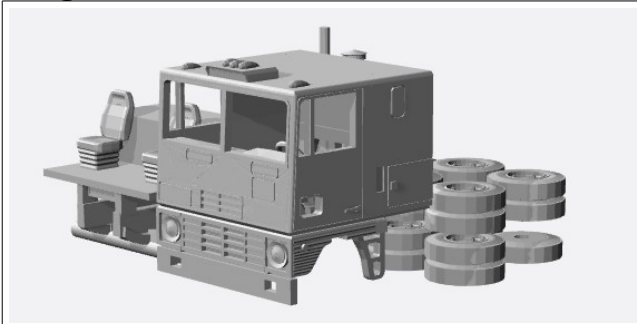

Assorted Semi Truck/Bus/Construction and RV N-Scale Models

Dodge

<https://www.shapeways.com/product/LLJ38M4QT/1-160-dodge-11000-kit>

Mack

<https://www.shapeways.com/product/C5RRAN7W9/1-160-mack-cruise-liner-cabover-kit>

<https://www.shapeways.com/product/YFGKPMHSZ/1-160-mack-cruise-liner-day-cab-kit>

Volvo

<https://www.shapeways.com/product/TNBJC6JNT/1-160-volvo-vt-880>

Bus

MCI-5

<https://www.shapeways.com/product/AMURST2UB/1-160-mci-mc-12-coach>

<https://www.shapeways.com/product/KPMSAD5CU/1-160-mci-mc-12-coach-kit>

RV

Winebago

Construction

Oshkosh

Caterpillar

Kalmar Container Lift