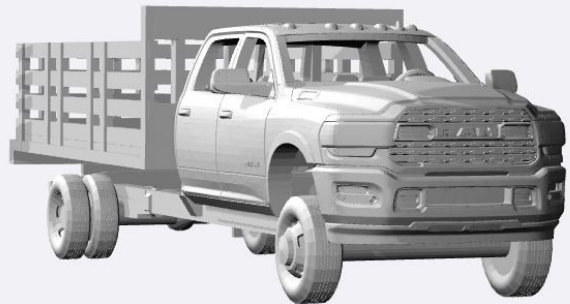

<https://www.shapeways.com/product/QHKXSGE6R/1-160-2020-dodge-ram-crew-cab-contractor-kit>

<https://www.shapeways.com/product/3V3ZK9NAK/1-160-2020-dodge-ram-crew-cab-dump-kit>

<https://www.shapeways.com/product/UZ2FPFTW6/1-160-2020-dodge-ram-crewcab-enclosed-utility-kit>

<https://www.shapeways.com/product/L8A4SMGJQ/1-160-2020-dodge-ram-crew-cab-flatbed-kit>

<https://www.shapeways.com/product/ZUVGA5E42/1-160-2020-dodge-ram-crew-cab-maintenance-kit>

<https://www.shapeways.com/shops/madaboutcarsh>